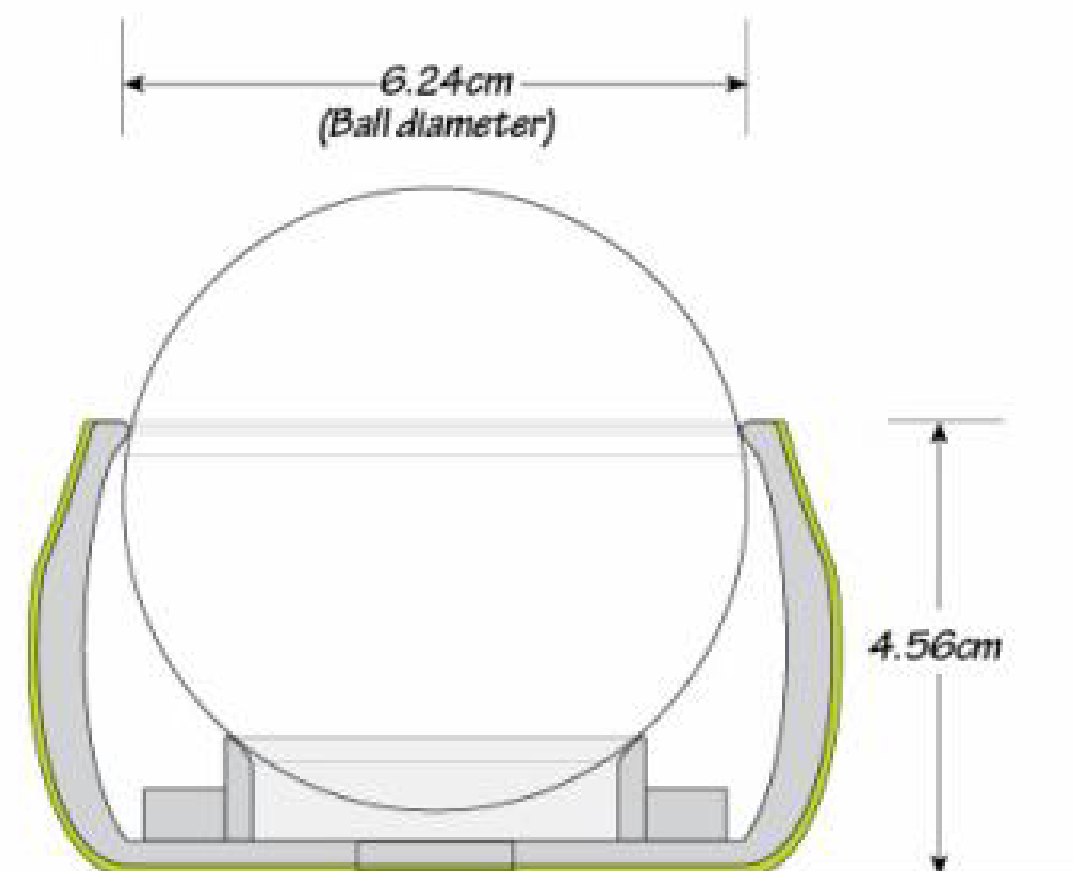

GPI SPORTS & FITNESS
www.gpisports.com.au